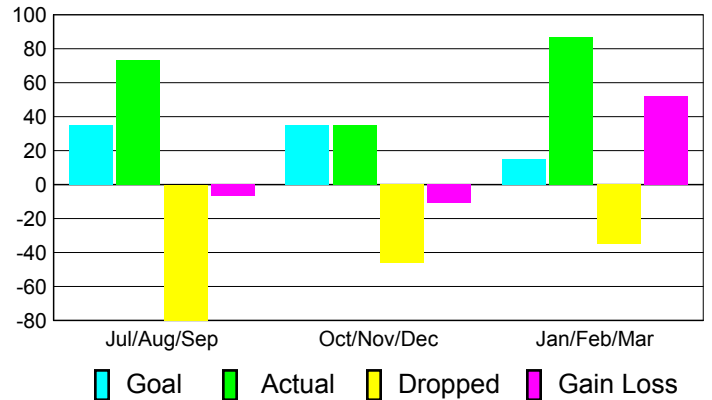

### YTD Status Quo Clubs 2010-2011

Status Quo Clubs Compared to Status Quo Members

## MEMBERSHIP

**Membership Results**  
2010-2011

**Membership**  
2009-2010

Month	Net Memb Goal	Actual New Memb	Actual Dropped Memb	Gain/Loss of Memb	Gain/Loss of Memb
Jul/Aug/Sep	35	73	-80	-7	57
Oct/Nov/Dec	35	35	-46	-11	28
Jan/Feb/Mar	15	87	-35	52	-38
<b>Totals</b>	<b>85</b>	<b>195</b>	<b>-161</b>	<b>34</b>	<b>47</b>

### Membership Results 2010-2011

Goal, New, Dropped, Gain/Loss

### Comparison of Membership Gain/Loss

Current Year Compared to the Previous Year