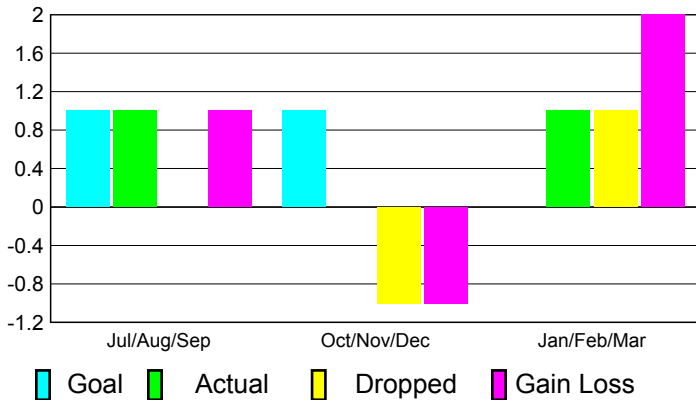

## CLUBS

**Club Results**  
2010-2011

**Clubs**  
2009-2010

Month	New Club Goal	Actual New Clubs	Actual Dropped Clubs	Gain/Loss of Clubs	Gain/Loss of Clubs
Jul/Aug/Sep	1	1	0	1	2
Oct/Nov/Dec	1	0	-1	-1	0
Jan/Feb/Mar	0	1	1	2	0
<b>Totals</b>	<b>2</b>	<b>2</b>	<b>0</b>	<b>2</b>	<b>2</b>

### Club Results 2010-2011

Goal, New, Dropped, Gain/Loss

### Comparison of Club Gain/Loss

Current Year Compared to the Previous Year